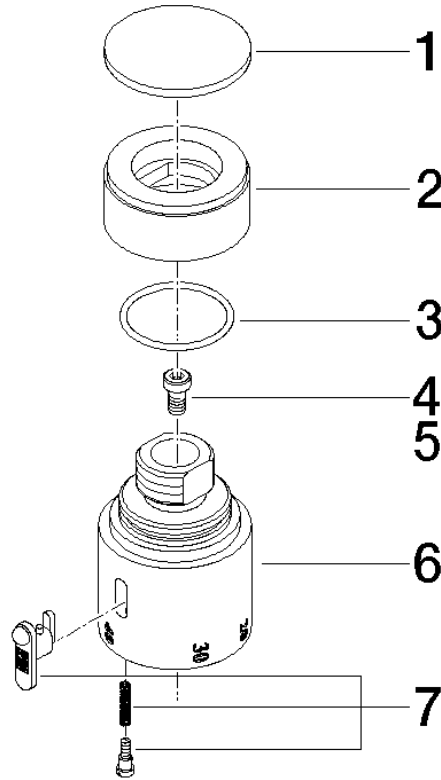

11 420 220

	Durabronz (23kt Gold)	11 420 220-09
	Chrome	11 420 220-00
	Brushed Platinum	11 420 220-06
	Platinum	11 420 220-08

Temperature control handle - Durabronz (23kt Gold)

---

MADISON

11 420 220

11 420 220

11 420 220

Parts for other finishes can be found here: [Chrome](#)

Spare parts list

No.	Item Number	Name	Quantity used	Delivery time
3	09 14 10 040 90	seal	1	2
4	90 30 30 027 00 90	screw	1	2
5	09 30 33 004 90	screw	1	2
7	90 21 33 020 00 90	handle	1	2